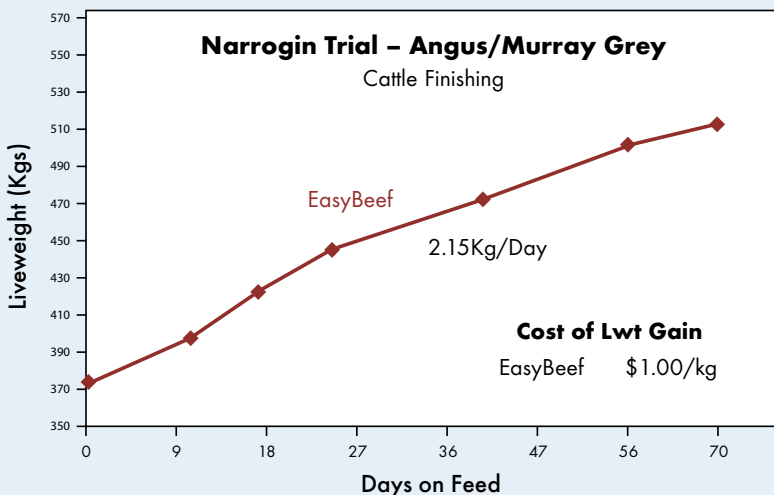

**Everything your
cattle need in
one easy feed.**

EasyBeef

Turn over
for details.

EasyBeef is a new no fuss complete feed from Milne Feeds that is safe and provides the growth benefits of grain feeding.

EasyBeef allows faster adaptation to full feed – cattle can be fed *ad-lib* from Day 1 and can reach target weight earlier.

Less additional roughage is required, adding value by saving time, labour and investment in capital equipment.

The technology used to produce EasyBeef makes the stored nutrients more readily available for cattle growth and modifies rumen acidity ensuring cattle grow faster without the stress from eating traditional grain based rations.

Why EasyBeef is so easy

- Faster adaptation to full feed.
- Minimises acid build-up in the rumen due to more fibre and buffers in the feed.
- Less additional roughage required.
- Excellent growth rates.
- Full complement of vitamins, minerals and coccidiostat added for extra protection.
- 9mm pellet can be fed out in self-feeders or troughs.
- Excellent carcass characteristics with no difference in dressing percentage, meat colour and fat depth compared with traditional grain diets.
- EasyBeef meets Ausmeat specifications for grain fed beef.
- Excellent carcass ratings under Meat Standards Australia (MSA).