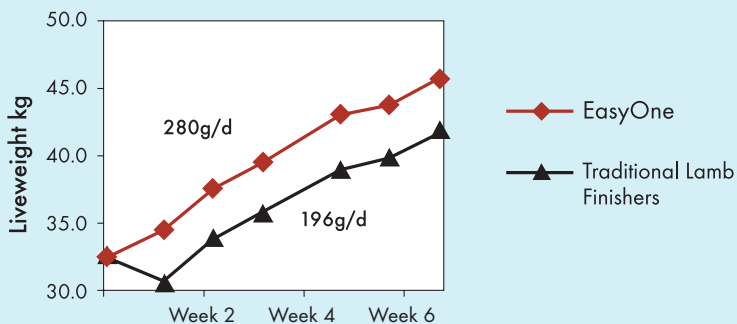

EasyOne is a new no fuss performance feed from Milne Feeds that is completely safe and provides the benefits of grain diets.

EasyOne requires no adaptation – lambs are on full feed from Day 1 and therefore can reach a heavier weight earlier.

No additional roughage is required, adding value by saving time, labour and investment in capital equipment.

The technology used to produce EasyOne makes the stored nutrients more readily available for lamb growth and modifies rumen acidity ensuring lambs grow faster without the stress from eating traditional full grain rations.

Why EasyOne is so easy

- No adaptation period.
- No acid build-up in the rumen due to high fibre and buffers in the feed.
- No additional roughage required.
- Excellent growth rates.
- Full complement of vitamins, minerals and coccidiostat added for extra protection.
- 9mm pellet can be fed out in self-feeders, troughs or trail.
- Excellent carcass characteristics with no difference in dressing percentage, ultimate ph and fat depth compared with traditional grain diets.

Effect of diet on liveweight*

Up to 43% extra weight gain per day over traditional lamb finishers.

*Source: Feeding Trial conducted at Curtin University, Muresk Campus 2005 on Merino lambs.

Call now on (08) 9351 0700 to place your EasyOne order and receive our special introductory offer. For additional product information call Greg Kenny on 0439 953 185 or Dean Maughan on 0419 047 417.

MILNE Feeds GREAT FEED SOLUTIONS

MILNE FEEDS (A PART OF MILNE AGRIGROUP PTY LTD)
103-105 Welshpool Road Welshpool, WA 6106 Tel (+618) 9351 0700
Fax (+618) 9351 0705 Email enquiries@milne.com.au www.milne.com.au

EasyOne
Maximum weight gain, minimum fuss.